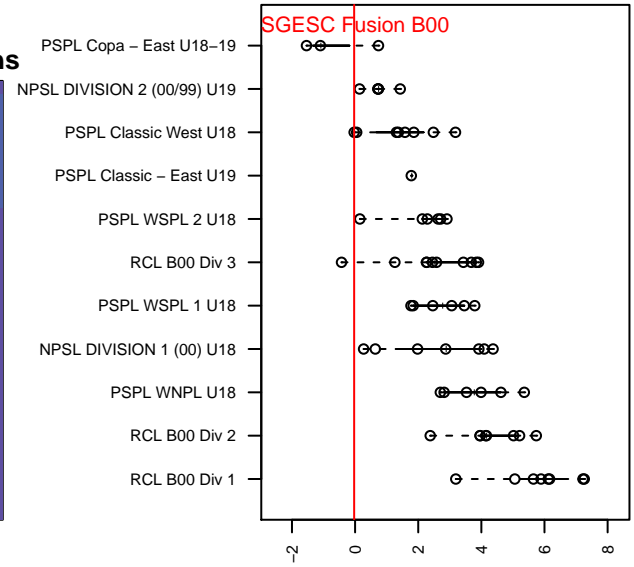

# SGESC Fusion B00

Spanaway Graham Eatonville SC  
 Graham, WA  
 B00 total strength=1286  
 attack=9.18 defense=3.16  
 fall league = PSPL Classic West U18  
 notes= Morrisset 2016

alt names used:  
 FUSION B00 (WA)  
 SGEOSC Fusion 00' Wegleitner

Venues played:  
 2017 Starfire Spring Classic BU18-19  
 2017 RVS Classic BU17-19  
 2017 PSPL Classic West U18  
 2017 WA Cup Silver U18

**SGESC Fusion B00**  
 Dots are actual minus expected GF (blue circles) and GA (red triangles).  
 Blue line is smoothed change in attack strength. Red is smoothed change in defense strength.

**attack and defense variance (black dot)  
relative to other teams  
and top 10 in region**

**attack and defense rating  
relative to others at age  
and all opponents in last 13 months**

**Performance relative to 13 month average**